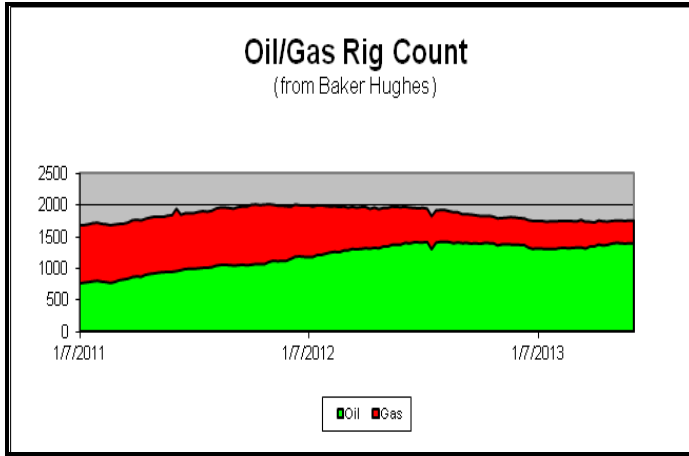

Denver Energy Update

Sponsored By

BANKO
PETROLEUM MANAGEMENT INC.

Week of June 10-June 21, 2013
ISSN: 1551-6636

RIGS														PRICES								
	Oil/Gas			Direction			Rocky Mountains							TX	OK	Canada	Total US	Gas		Oil		
	Oil	Gas	Misc	Directional	Horizontal	Vertical	CO	KS	ND	NM	MT	UT	WY					CIG/Henry	WTI	CO E	CO W	
6/7/2013	1406	354	5	238	1088	439	60	27	178	77	10	33	47	844	183	152	1765	6/7/2013	3.53/3.79	92.00	83.35	82.88
Week Ago	1410	354	7	232	1089	450	59	26	176	76	9	33	45	843	188	145	1771	Week Ago	3.84/4.02	88.00	79.35	78.88
Year Ago	1414	565	6	235	1177	572	74	25	203	88	22	39	39	934	194	230	1984	Year Ago	1.98/2.22	80.00	71.35	68.58