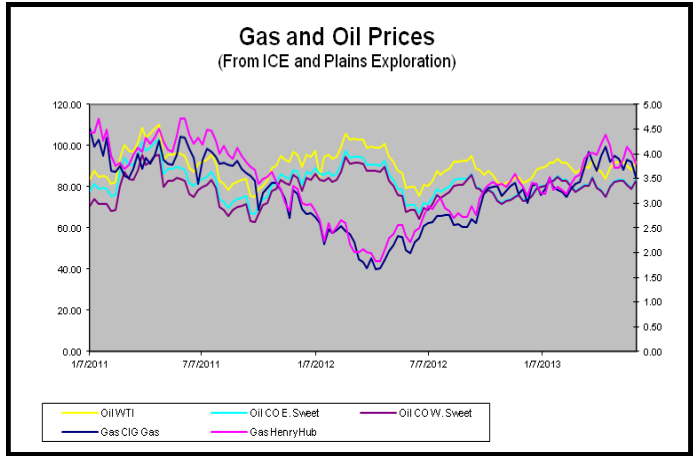

Denver Energy Update

Sponsored By

BANKO
PETROLEUM MANAGEMENT INC.

Week of June 10-June 21, 2013
ISSN: 1551-6636

RIGS														PRICES								
	Oil/Gas			Direction			Rocky Mountains							TX	OK	Canada	Total US	Gas		Oil		
	Oil	Gas	Misc	Directional	Horizontal	Vertical	CO	KS	ND	NM	MT	UT	WY					CIG/Henry	WTI	CO E	CO W	
6/7/2013	1406	354	5	238	1088	439	60	27	178	77	10	33	47	844	183	152	1765	6/7/2013	3.53/3.79	92.00	83.35	82.88
Week Ago	1410	354	7	232	1089	450	59	26	176	76	9	33	45	843	188	145	1771	Week Ago	3.84/4.02	88.00	79.35	78.88
Year Ago	1414	565	6	235	1177	572	74	25	203	88	22	39	39	934	194	230	1984	Year Ago	1.98/2.22	80.00	71.35	68.58