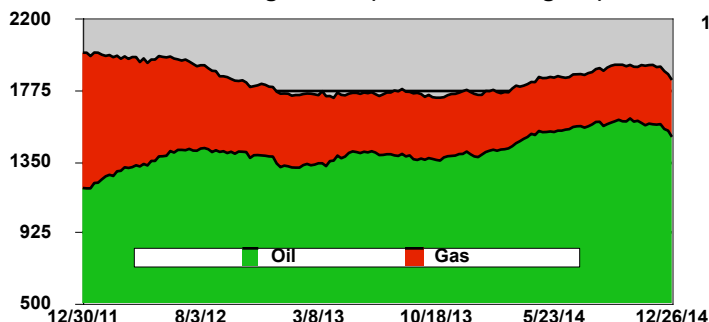

Denver Energy Update

Sponsored By

BANKO
PETROLEUM MANAGEMENT INC.

Week of January 5 - 16, 2015 ISSN: 1551-6636

Oil/Gas Rig Count (from Baker Hughes)

Gas and Oil Prices (From ICE and Plains)

RIGS																	PRICES					
	Oil/Gas			Direction			Rocky Mountains							TX	OK	Canada	Total US	Gas		Oil		
	Oil	Gas	Misc	Directional	Horizontal	Vertical	CO	KS	ND	NM	MT	UT	WY					CIG/Henry	WTI	CO E	CO W	
12/26/14	1499	340	1	181	1350	309	69	29	169	102	10	23	57	852	209	256	1840	1/2/15	3.10/2.99	48.75	39.75	36.63
Week Ago	1536	338	1	195	1356	324	68	30	172	103	9	23	58	868	205	391	1875	Week Ago	2.86/2.75	50.75	41.75	38.63
Year Ago	1382	374	1	224	1146	387	64	31	173	78	9	23	53	835	172	263	1757	Year Ago	4.59/4.39	90.00	81.00	78.88