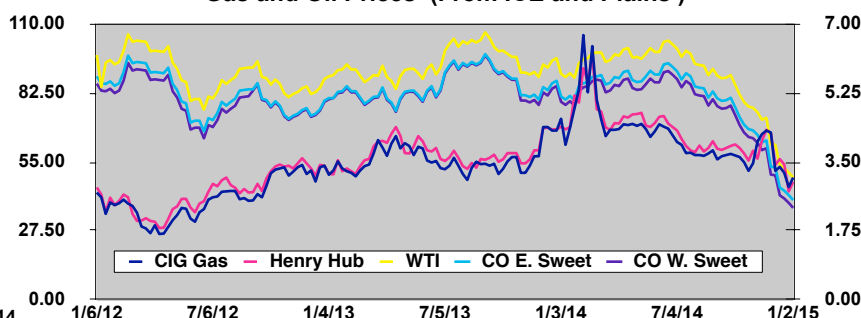

Denver Energy Update

Sponsored By

BANKO
PETROLEUM MANAGEMENT INC.

Week of January 5 - 16, 2015 ISSN: 1551-6636

Oil/Gas Rig Count (from Baker Hughes)

Gas and Oil Prices (From ICE and Plains)

RIGS																	PRICES					
	Oil/Gas			Direction			Rocky Mountains							TX	OK	Canada	Total US	Gas		Oil		
	Oil	Gas	Misc	Directional	Horizontal	Vertical	CO	KS	ND	NM	MT	UT	WY					CIG/Henry	WTI	CO E	CO W	
12/26/14	1499	340	1	181	1350	309	69	29	169	102	10	23	57	852	209	256	1840	1/2/15	3.10/2.99	48.75	39.75	36.63
Week Ago	1536	338	1	195	1356	324	68	30	172	103	9	23	58	868	205	391	1875	Week Ago	2.86/2.75	50.75	41.75	38.63
Year Ago	1382	374	1	224	1146	387	64	31	173	78	9	23	53	835	172	263	1757	Year Ago	4.59/4.39	90.00	81.00	78.88