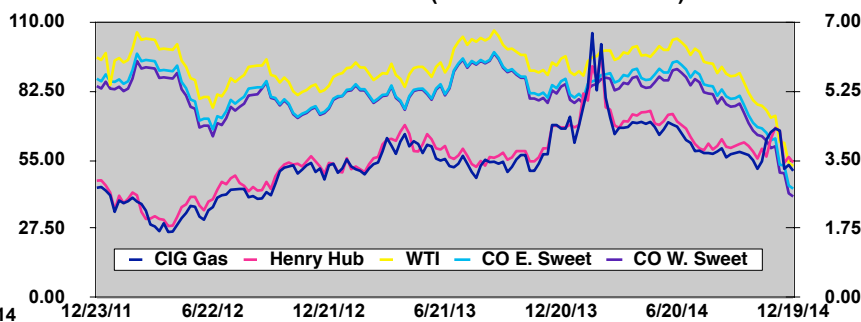

Denver Energy Update

Sponsored By

BANKO
PETROLEUM MANAGEMENT INC.

Week of December 22 - 29, 2014 ISSN: 1551-6636

Oil/Gas Rig Count (from Baker Hughes)

Gas and Oil Prices (From ICE and Plains)

	RIGS																	PRICES				
	Oil/Gas			Direction			Rocky Mountains							TX	OK	Canada	Total US	Gas		Oil		
	Oil	Gas	Misc	Directional	Horizontal	Vertical	CO	KS	ND	NM	MT	UT	WY					CIG/Henry	WTI	CO E	CO W	
12/19/14	1536	338	1	195	1356	324	68	30	172	103	9	23	58	868	205	391	1875	12/19/14	3.22/3.43	52.50	43.50	40.38
Week Ago	1546	346	1	196	1367	330	68	28	179	101	9	23	58	872	211	431	1893	Week Ago	3.37/3.57	53.75	44.75	41.63
Year Ago	1395	372	1	223	1140	405	64	31	173	78	9	23	53	845	174	398	1768	Year Ago	4.29/4.32	95.25	86.25	84.13