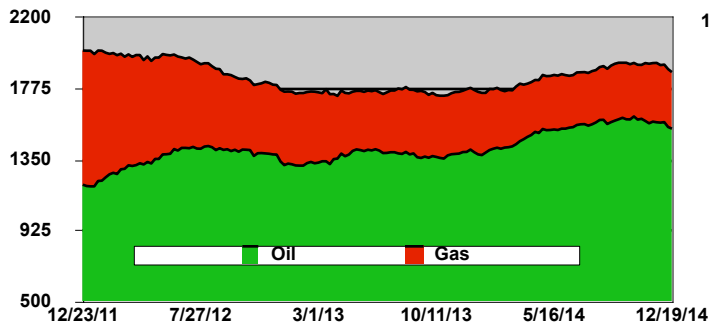

Denver Energy Update

Sponsored By

BANKO
PETROLEUM MANAGEMENT INC.

Week of December 22 - 29, 2014 ISSN: 1551-6636

Oil/Gas Rig Count (from Baker Hughes)

Gas and Oil Prices (From ICE and Plains)

	RIGS																	PRICES				
	Oil/Gas			Direction			Rocky Mountains							TX	OK	Canada	Total US	Gas		Oil		
	Oil	Gas	Misc	Directional	Horizontal	Vertical	CO	KS	ND	NM	MT	UT	WY					CIG/Henry	WTI	CO E	CO W	
12/19/14	1536	338	1	195	1356	324	68	30	172	103	9	23	58	868	205	391	1875	12/19/14	3.22/3.43	52.50	43.50	40.38
Week Ago	1546	346	1	196	1367	330	68	28	179	101	9	23	58	872	211	431	1893	Week Ago	3.37/3.57	53.75	44.75	41.63
Year Ago	1395	372	1	223	1140	405	64	31	173	78	9	23	53	845	174	398	1768	Year Ago	4.29/4.32	95.25	86.25	84.13