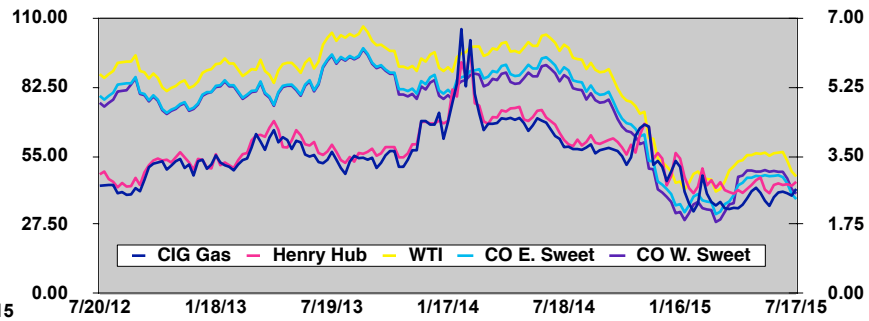

Denver Energy Update

BANKO
PETROLEUM MANAGEMENT INC.

Week of July 20 - 31, 2015 ISSN: 1551-6636

Oil/Gas Rig Count (from Baker Hughes)

Gas and Oil Prices (From ICE and Plains)

	RIGS																PRICES					
	Oil/Gas			Direction			Rocky Mountains							TX	OK	Canada	Total US	Gas		Oil		
	Oil	Gas	Misc	Directional	Horizontal	Vertical	CO	KS	ND	NM	MT	UT	WY					CIG/Henry	WTI	CO E	CO W	
7/17/15	638	219	1	84	650	123	39	11	68	50	1	7	21	366	105	192	857	7/17/15	2.66/2.84	46.75	37.75	39.89
Week Ago	648	217	1	88	654	121	38	10	70	49	1	7	21	368	106	169	863	Week Ago	2.49/2.74	48.75	39.75	41.74
Year Ago	1554	315	2	217	1288	366	69	30	178	90	6	27	52	888	200	381	1871	Year Ago	3.72/3.90	99.25	90.25	87.13