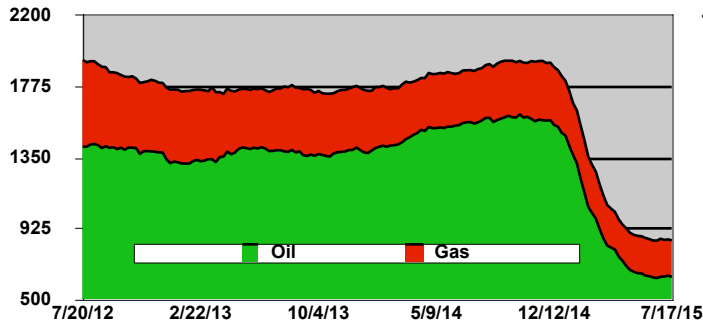

Denver Energy Update

BANKO
PETROLEUM MANAGEMENT INC.

Week of July 20 - 31, 2015 ISSN: 1551-6636

Oil/Gas Rig Count (from Baker Hughes)

Gas and Oil Prices (From ICE and Plains)

	RIGS																PRICES					
	Oil/Gas			Direction			Rocky Mountains							TX	OK	Canada	Total US	Gas		Oil		
	Oil	Gas	Misc	Directional	Horizontal	Vertical	CO	KS	ND	NM	MT	UT	WY					CIG/Henry	WTI	CO E	CO W	
7/17/15	638	219	1	84	650	123	39	11	68	50	1	7	21	366	105	192	857	7/17/15	2.66/2.84	46.75	37.75	39.89
Week Ago	648	217	1	88	654	121	38	10	70	49	1	7	21	368	106	169	863	Week Ago	2.49/2.74	48.75	39.75	41.74
Year Ago	1554	315	2	217	1288	366	69	30	178	90	6	27	52	888	200	381	1871	Year Ago	3.72/3.90	99.25	90.25	87.13